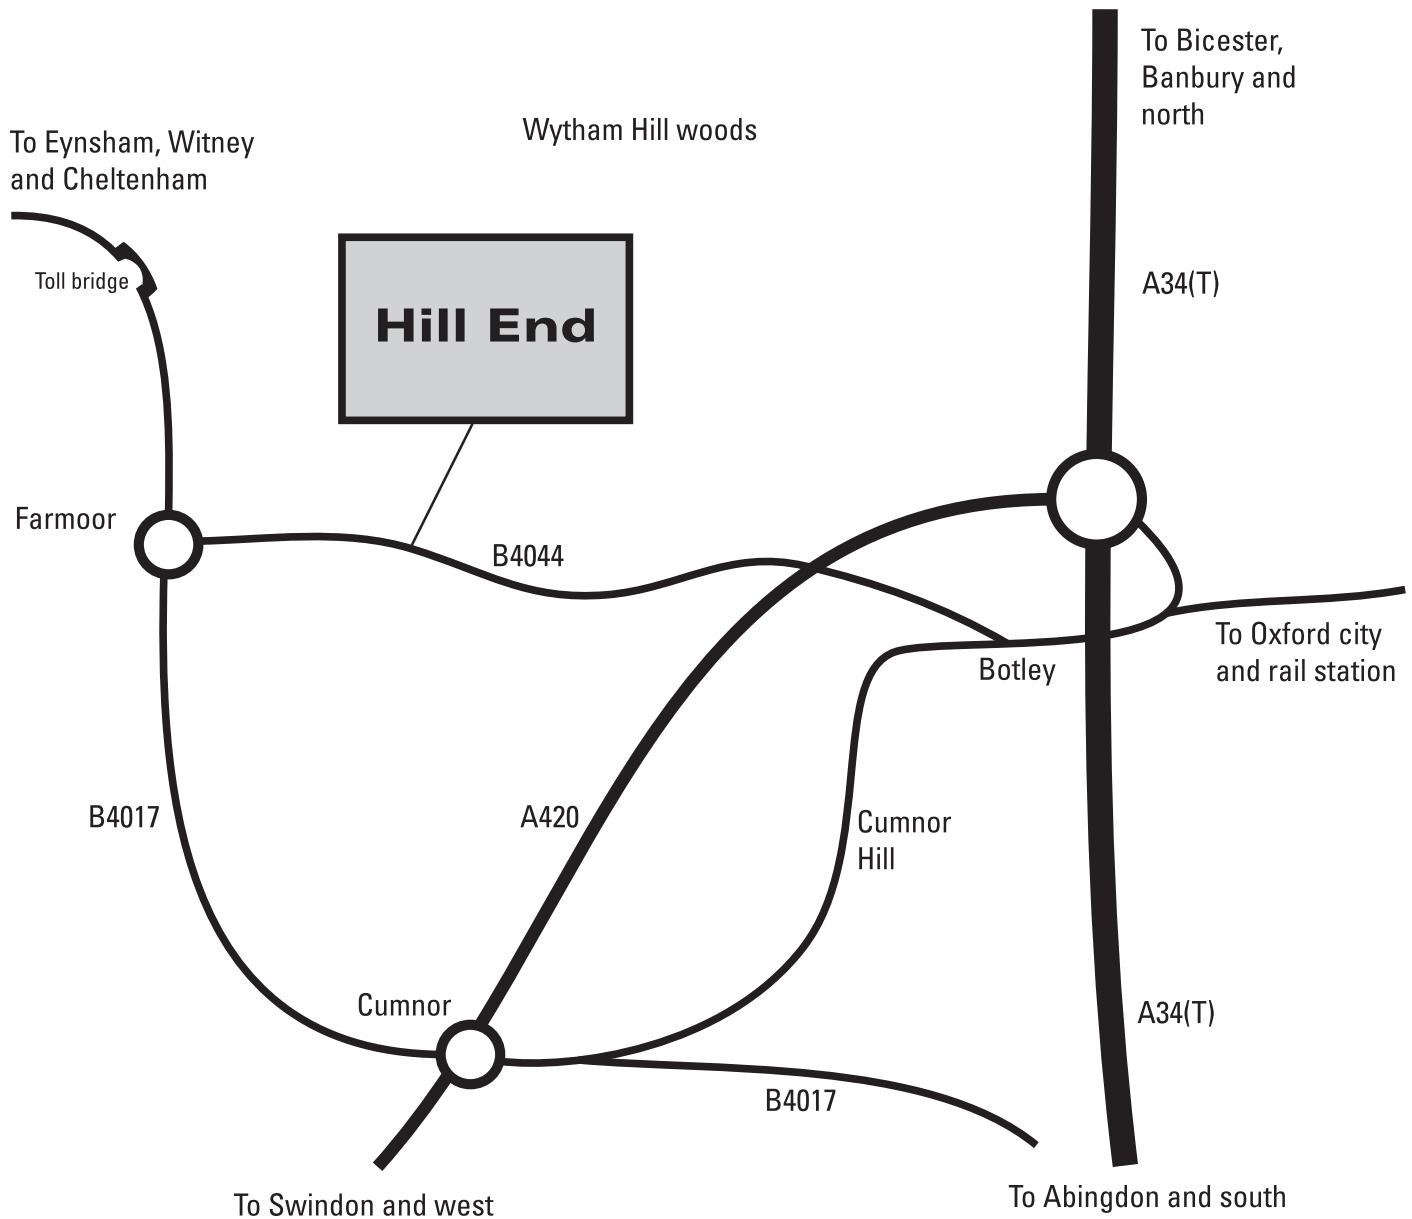

Hill End Residential and Field Studies Centre

Hill End, Eynsham Road, Farmoor, OXFORD, OX2 9NJ - Tel: 01865 863510

Hill End Residential and Field Studies Centre

To Eynsham, Witney and Cheltenham

Eynsham Road

To Oxford